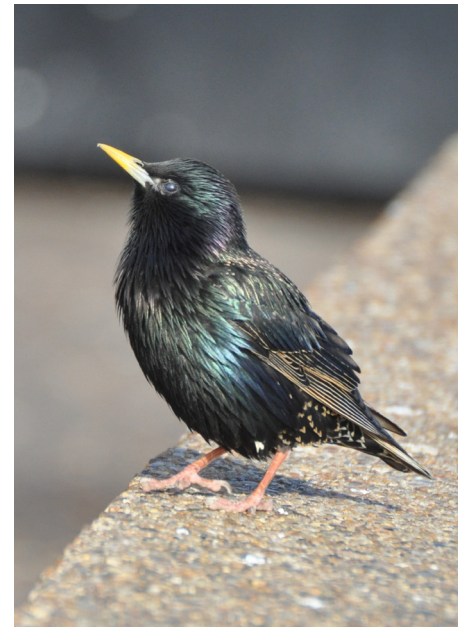

Sponsored by

Our partners

Grey Partridge

Usually looks hunched and rounded, dark brown with no obvious pattern.

bfbc.org.uk/greypart

Red-legged partridge

Distinctive black and white face pattern.

bfbc.org.uk/redleggedpartridge

Starling

Adults are glossy blackish and spotted white in winter. Typically sings from trees or chimney pots with dropped wings.

bfbc.org.uk/starling

Yellowhammer

Male – vivid yellow on head and breast, with dark streaks. Slender, streaky brown and black with a long black, white-sided tail. Female – slender, pale, yellow-buff on head and breast with thin streaks.

bfbc.org.uk/yellowhammer

Skylark

Larger than a sparrow, almost starling-sized, with triangular wings, broad, square tail with white sides. In flight reveals a whitish line along the back edge of the wing.

bfbc.org.uk/skylark

Meadow pipit

Smaller than a skylark; thin black streak beneath, white edges to tail. Most often seen in flight. Appears to parachute to the ground.

bfbc.org.uk/meadowpipit

Sponsored by