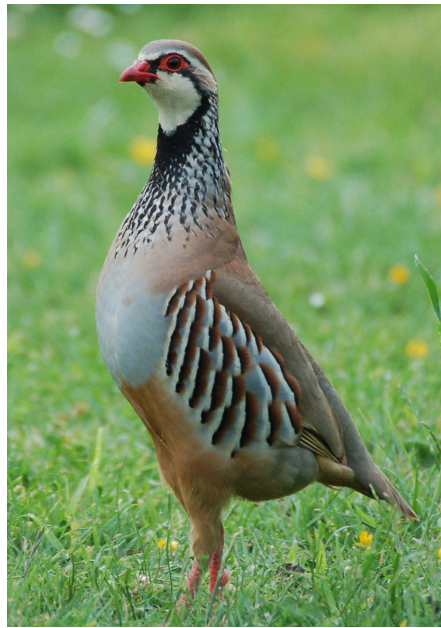

Sponsored by

Our partners

Grey Partridge

Usually looks hunched and rounded, dark brown with no obvious pattern.

bfbc.org.uk/greypart

Red-legged partridge

Distinctive black and white face pattern.

bfbc.org.uk/redleggedpartridge

Starling

Adults are glossy blackish and spotted white in winter. Typically sings from trees or chimney pots with dropped wings.

bfbc.org.uk/starling

Yellowhammer

Male – vivid yellow on head and breast, with dark streaks. Slender, streaky brown and black with a long black, white-sided tail. Female – slender, pale, yellow-buff on head and breast with thin streaks.

bfbc.org.uk/yellowhammer

Skylark

Larger than a sparrow, almost starling-sized, with triangular wings, broad, square tail with white sides. In flight reveals a whitish line along the back edge of the wing.

bfbc.org.uk/skylark

Meadow pipit

Smaller than a skylark; thin black streak beneath, white edges to tail. Most often seen in flight. Appears to parachute to the ground.

bfbc.org.uk/meadowpipit

Sponsored by